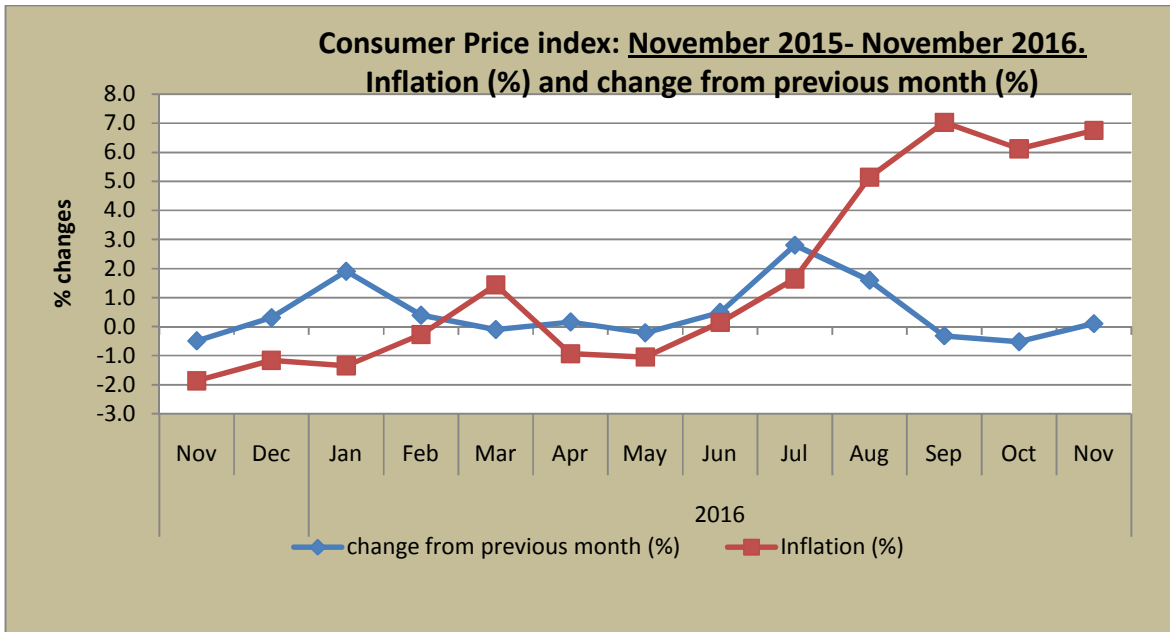

GOVERNMENT OF TONGA
STATISTICS DEPARTMENT
MEDIA RELEASE

Consumer Price Index for November 2016 recorded an increase of 0.1%
With an Annual Inflation Rate of 6.8%.

The **Consumer Price Index (CPI)** for **November 2016** recorded an increase of **0.1%** from **October 2016 (112.8)** and now stands at **112.9**. In comparison with the previous month, local index recorded a decrease of **0.1%** and import index increased by **0.2%**. For the previous two months, **October 2016** recorded a decrease of **0.5%** and **September 2016** decreased by **0.3%**.

The **annual rate of inflation for November 2016** was **6.8%** compares to **6.1%** in previous month. The **annual inflation** for the same month of previous year, **November 2015** was **1.9% (Deflation)**. **Local Index** marked an increase by **8.1%** and **Imported Index** increased by **5.8%** in **November 2016**.