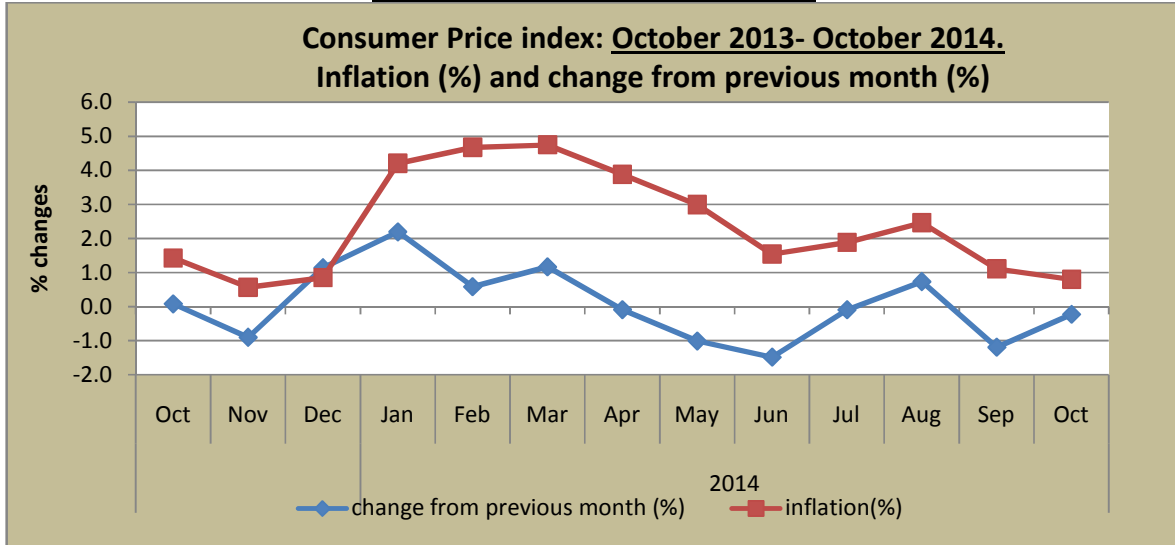

GOVERNMENT OF TONGA  
STATISTICS DEPARTMENT  
MEDIA RELEASE

**Consumer Price Index for October 2014 recorded a decrease of -0.2%**  
**With an Annual Inflation Rate of 0.8%**

The **Consumer Price Index (CPI)** for **October 2014** recorded a decrease of **0.2%** from **September 2014 (107.9)** and now stands at **107.7**. In comparison with the previous month, local index recorded an increase of **0.4%** and import index decreased by **0.6%**. For the previous two months, **September 2014** recorded a decrease of **1.2%** while **August 2014** increased by **0.7%**

The **Annual Inflation Rate for October 2014** was **0.8%** compares to **1.1%** in previous month. The **annual inflation** for the same month of previous year, **October 2013** was **1.4%**. Local Index marked a decrease by **0.2%** while Imported Index increased by **1.5%**.

**Food Group** recorded a decrease of **0.2%** towards the index position of **October 2014**, due mainly to increase in prices of some **fruits and vegetables, Meat, fish & poultry, Dairy farm & Vegetable product** and **Cereal products**. Prices of some imported items such as tinned & packaged food and frozen meat decreased throughout the months.