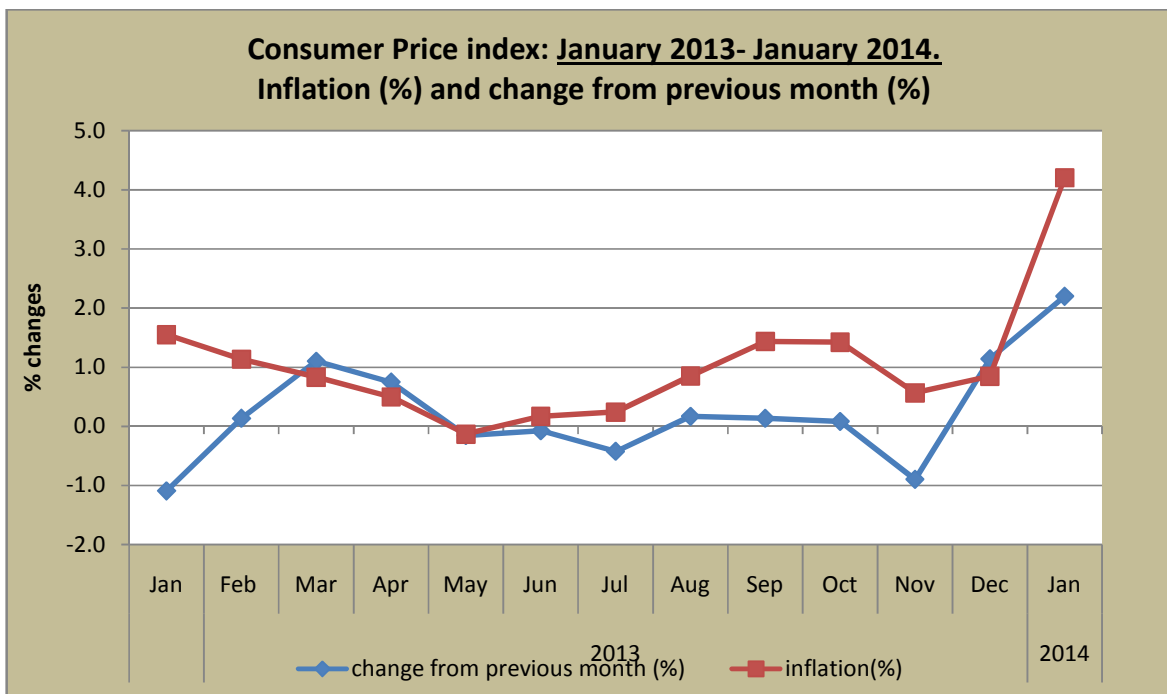

GOVERNMENT OF TONGA
STATISTICS DEPARTMENT
MEDIA RELEASE

Consumer Price Index for January 2014 recorded an increase of 2.2%
With an Annual Inflation Rate of 4.2%

The **Consumer Price Index (CPI)** for **January 2014** recorded an increase of **2.2%** from **December 2013 (107.1)** and now stands at **109.5**. In comparison with the previous month, local index increased by **3.1%** while import index increased by **1.6%**. For the previous two months, **November 2013** recorded a decrease of **0.9%** while **December 2013** increased by **1.1%**

The **Annual Inflation Rate for January 2014** was **4.2%** in comparison to **0.8%** in previous month. The **annual inflation** for the same month of previous year, **January 2013** was **1.6%**. Local Index marked a huge increase by **5.6%** while Imported Index increased by **3.2%**.

The **Food Group** marked a huge increase of **3.2%** towards the index position of **January 2014**, due mainly to increase in prices of most **local Roots crops, Fruits and vegetables, Meat, fish & Poultry**. Price of some imported food items such as tinned & packaged food, frozen meat also increase throughout the months.