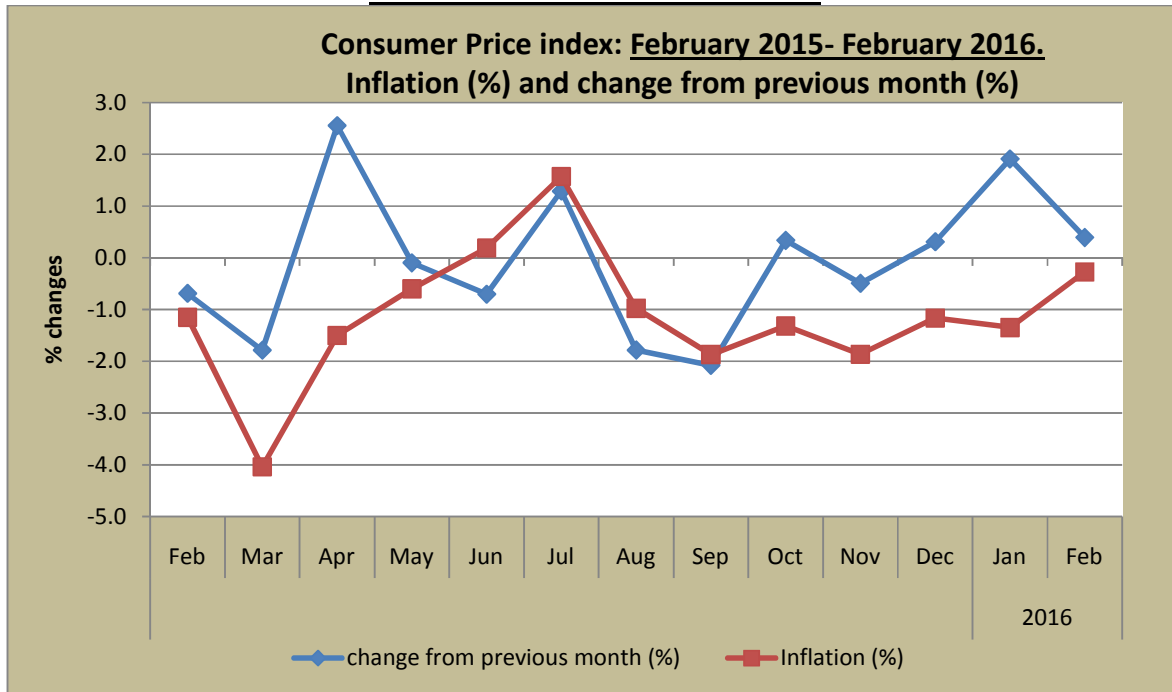

GOVERNMENT OF TONGA
STATISTICS DEPARTMENT
MEDIA RELEASE

**Consumer Price Index for February 2016 recorded an increase of 0.4%
With an Annual Inflation Rate of -0.3%**

The **Consumer Price Index (CPI)** for **February 2016** recorded an increase of **0.4%** from **January 2016 (108.1)** and now stands at **108.5**. In comparison with the previous month, local index recorded an increase of **2.0%** and import index decreased by **0.9%**. For the previous two months, **January 2016** recorded an increase of **1.9%** and **December 2015** increased by **0.3%**.

The **annual rate of inflation for February 2016 declined by 0.3% (Deflation)** compares to **1.3% deflation** in previous month. The **annual inflation** for the same month of previous year, **February 2015 was -1.1%**. **Local Index** marked an increase by **9.7%** while **Imported Index** decreased by **7.1%** in **February 2016**.

Food Group recorded an increase of **0.4%** towards the index position of **February 2016**. This was due to increase in prices of some **fruits and vegetables** items. Prices of some imported items (tinned & packaged food, frozen meat) also increased throughout the months.